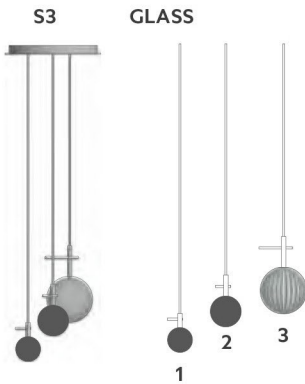

# MOULE NAKED

Design: Studio 14

CE  

- .00 Oro 24kt/Gold 24kt
- .03 Nichel lucido/Shiny nickel
- .04 Nichel nero/Black nickel

ART. / CODE	NOTE	DIMENSIONS cm.	BULB
S3 055.04703	.00	Ø25 tot. H 200	G9 1xLED
	.03/.04		

## ESEMPIO COMPOSIZIONI / EXAMPLE COMPOSITIONS

COMPO	NOTE	DESCRIPTION	BULB
COMPO 1	.00	93 x GLASS 3 78 x GLASS 2 79 x GLASS 1 Ø120 tot. H 400	Trasparent Glass Gold Glass Gold Glass G9 93 x LED
	.03/.04		
COMPO 2	.00	57 x GLASS 3 51 x GLASS 2 54 x GLASS 1 Ø150	Trasparent Glass Gold Glass Gold Glass G9 57 x LED
	.03/.04		
COMPO 3	.00	120 x GLASS 3 120 x GLASS 2 110 x GLASS 1	Trasparent Glass Gold Glass Gold Glass G9 120 x LED
	.03/.04		
GLASS 1 055.04721	.00 .03/.04	Ø6 tot. H 200	NO BULB
GLASS 2 055.04722	.00 .03/.04	Ø8 tot. H 200	NO BULB
GLASS 3 055.04723	.00 .03/.04	Ø12 tot. H 200	G9 1xLED

# MOULE NAKED GOLD

Design: Studio 14

CE  

- .00 Oro 24kt/Gold 24kt

.VO Vetro rigato trasparente e oro/  
Ribbed glass transparent and gold

ART. / CODE	NOTE	DIMENSIONS cm.	BULB
S3 055.06103	.00	Ø25 - tot. H 200 Vetro rigato trasparente e oro/ Ribbed glass transparent and gold	G9 1xLED

GLASS 1 055.06121	.00	Ø6 - tot. H 200 Vetro rigato oro Ribbed glass gold	NO BULB
GLASS 2 055.06122	.00	Ø8 - tot. H 200 Vetro rigato oro Ribbed glass gold	NO BULB
GLASS 3 055.06123	.00	Ø12 tot. H 200	G9 1xLED