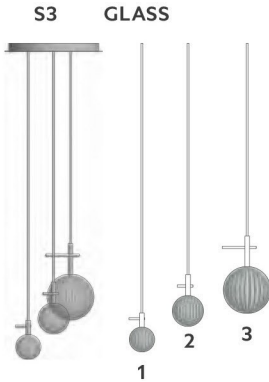

# MOULE NAKED

Design: Studio 14

CE  

- .00 Oro 24kt/Gold 24kt
- .03 Nichel lucido/Shiny nickel
- .04 Nichel nero/Black nickel

ART. / CODE	NOTE	DIMENSIONS cm.	BULB
S3 055.04703	.00	Ø25 tot. H 200	G9 1xLED
	.03/.04		

## ESEMPIO COMPOSIZIONI / EXAMPLE COMPOSITIONS

COMPO	NOTE	DESCRIPTION	BULB
COMPO 1	.00	93 x GLASS 3 78 x GLASS 2 79 x GLASS 1 Ø120 tot. H 400	Trasparent Glass Gold Glass Gold Glass G9 93 x LED
	.03/.04		
COMPO 2	.00	57 x GLASS 3 51 x GLASS 2 54 x GLASS 1 Ø150	Trasparent Glass Gold Glass Gold Glass G9 57 x LED
	.03/.04		
COMPO 3	.00	120 x GLASS 3 120 x GLASS 2 110 x GLASS 1	Trasparent Glass Gold Glass Gold Glass G9 120 x LED
	.03/.04		
GLASS 1 055.04721	.00 .03/.04	Ø6 tot. H 200	NO BULB
GLASS 2 055.04722	.00 .03/.04	Ø8 tot. H 200	NO BULB
GLASS 3 055.04723	.00 .03/.04	Ø12 tot. H 200	G9 1xLED

# MOULE NAKED GOLD

Design: Studio 14

CE  

- .00 Oro 24kt/Gold 24kt

.VO Vetro rigato trasparente e oro/  
Ribbed glass transparent and gold

ART. / CODE	NOTE	DIMENSIONS cm.	BULB
S3 055.06103	.00	Ø25 - tot. H 200 Vetro rigato trasparente e oro/ Ribbed glass transparent and gold	G9 1xLED

GLASS 1 055.06121	.00	Ø6 - tot. H 200 Vetro rigato oro Ribbed glass gold	NO BULB
GLASS 2 055.06122	.00	Ø8 - tot. H 200 Vetro rigato oro Ribbed glass gold	NO BULB
GLASS 3 055.06123	.00	Ø12 tot. H 200	G9 1xLED